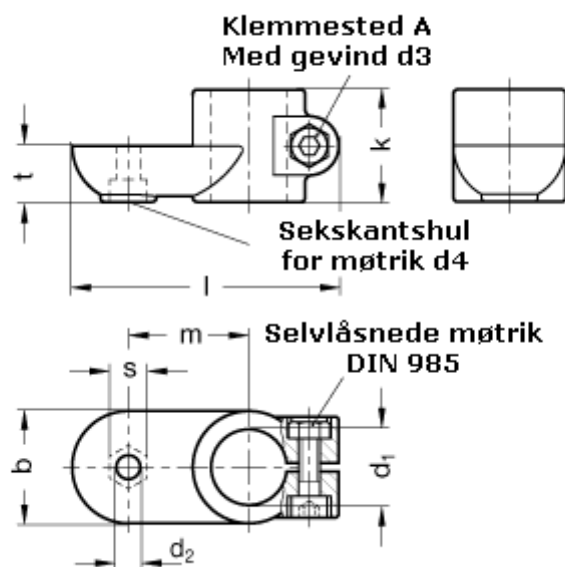

Article number: 20274B40IV2SW

Description: E+G Swivel clamp connector
GN274-B40-IV-2-SW

Measures

b = 65	s = 17
d1 = B40	t = 32.5
d2 = 10.5	
d3 = M10	
d4 = M10	
k = 65	
l = 148	
m = 70	